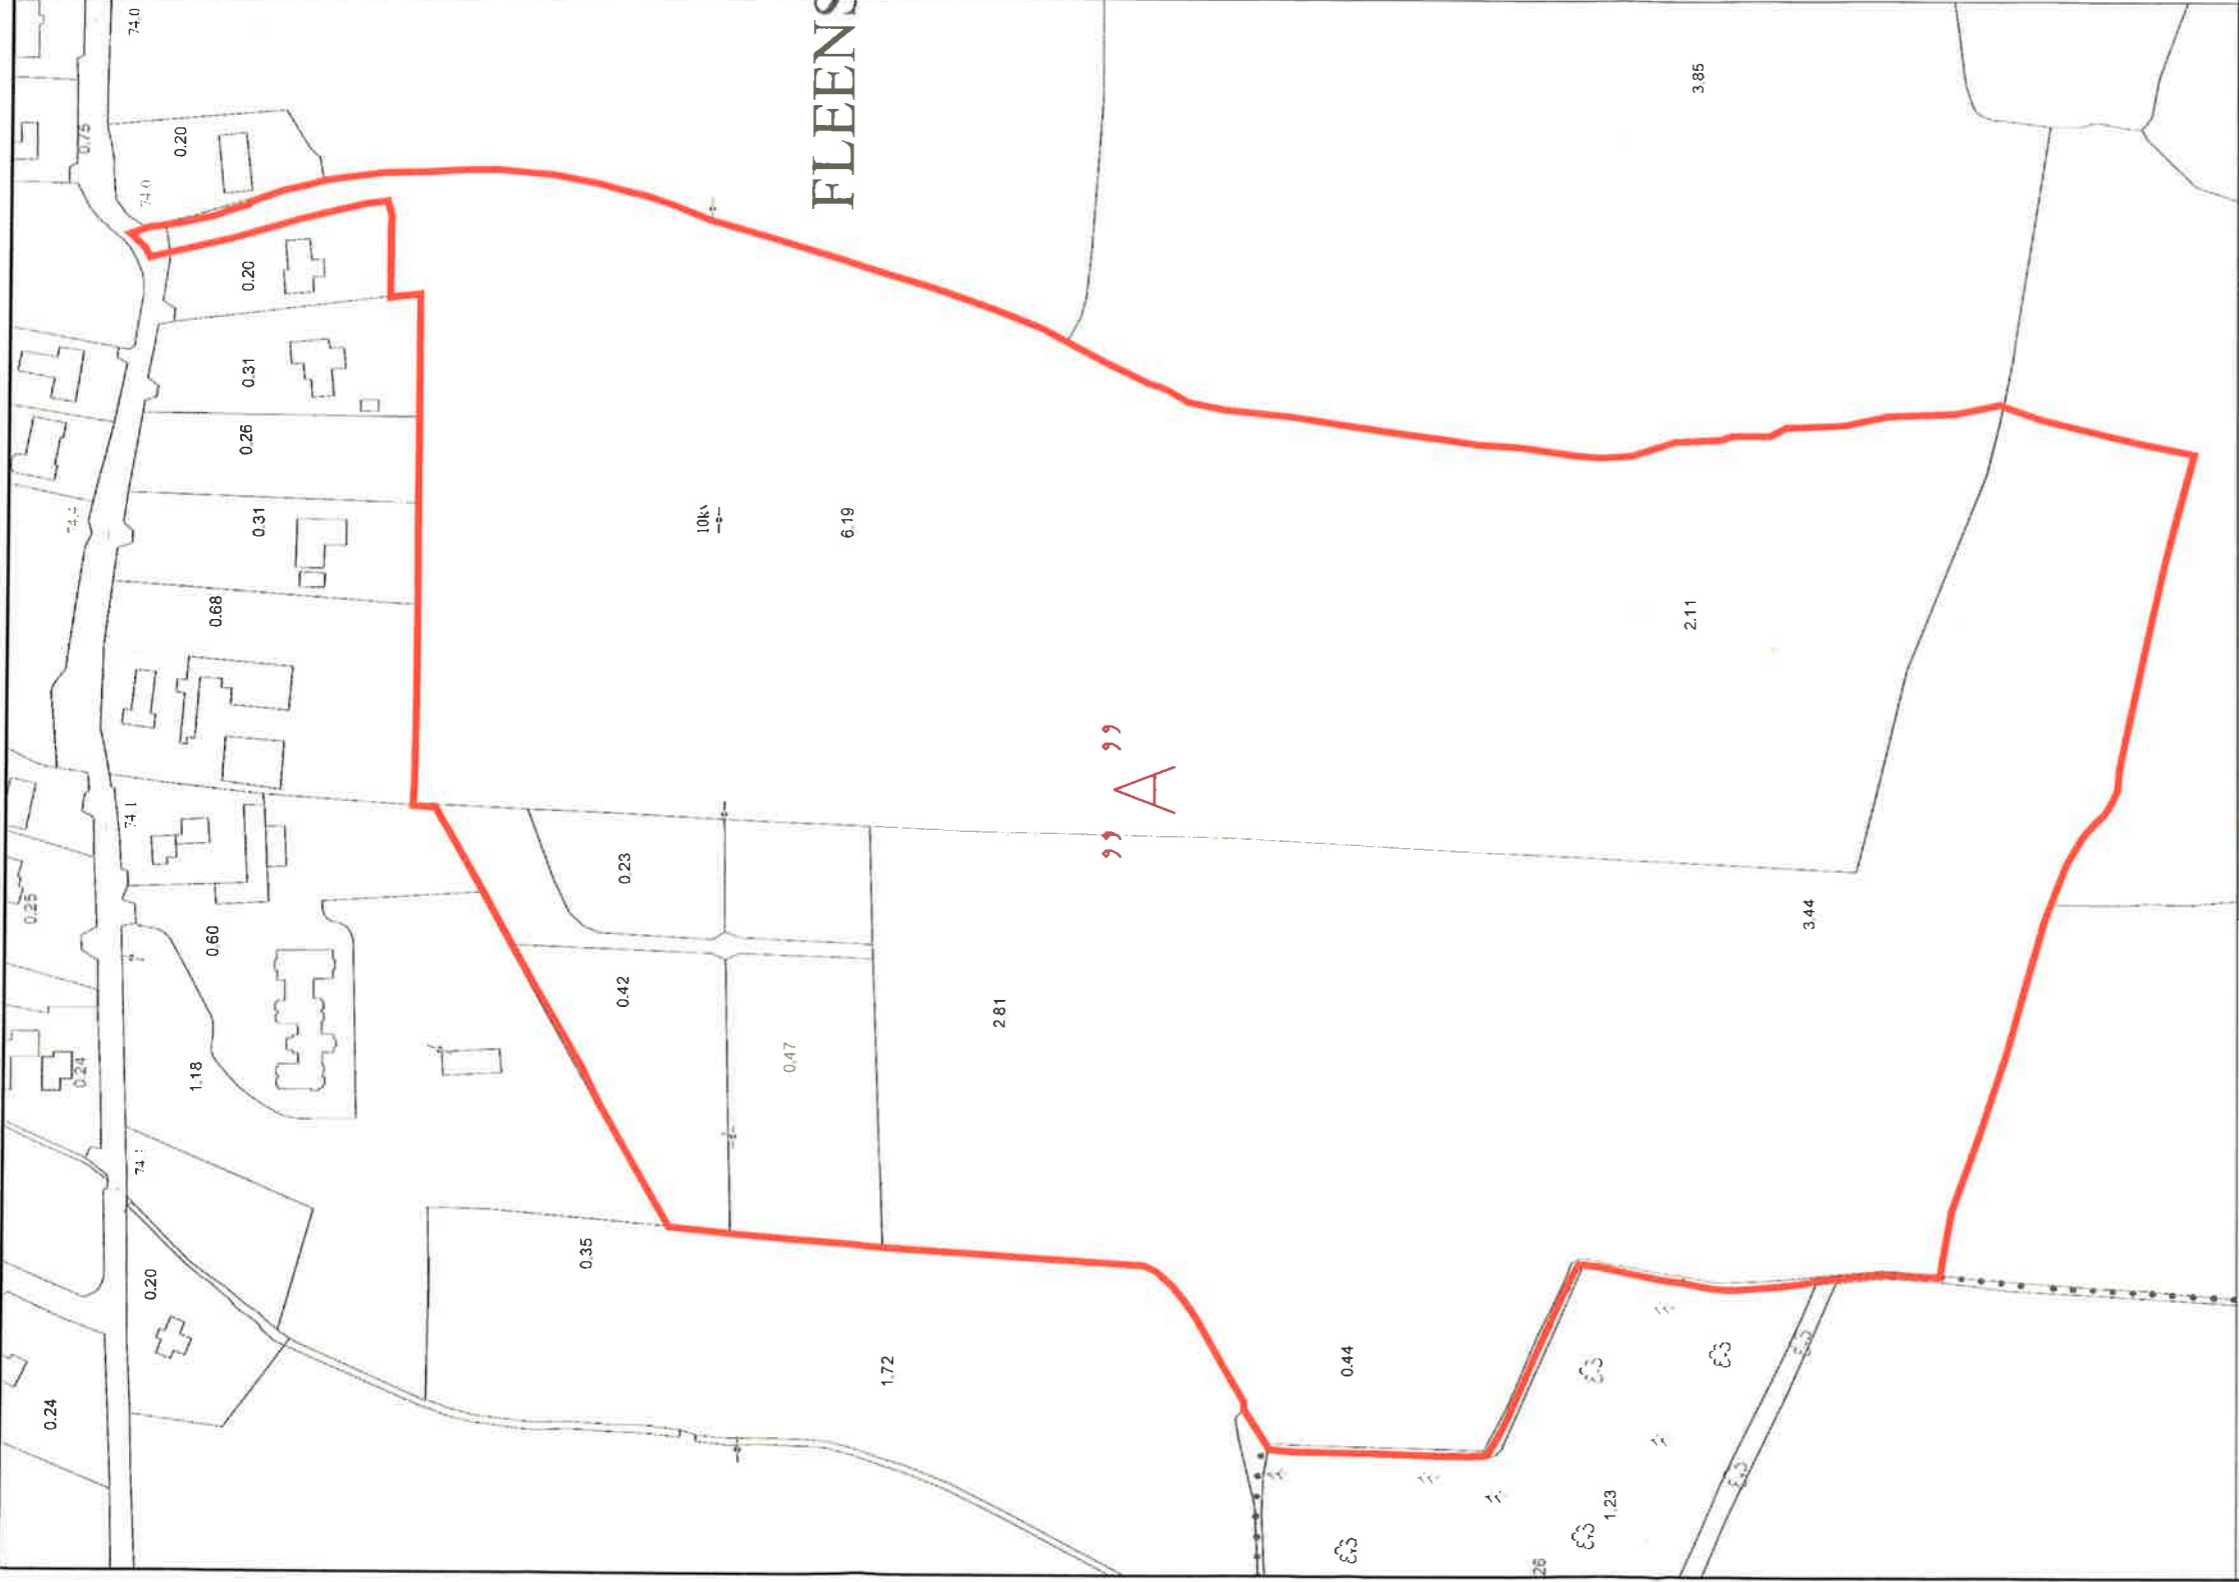

# Contract Map "A"

Townland Fleenstown Great  
Barony Ratoath  
County Meath

Area of portion "A"  
outlined in red  
16.602 Hectares

Portion "A" is part of  
Folio: MH618F  
Plan: 6

Part of:  
Folio: MH20047F  
Plan: 59

Drawing Title: **Contract Map "A"**

Project: **Fleenstown Great Td. Co. Meath**

Client:

Date: **21 04 2017**  
Scale: **1:2500 A3 size**  
Level data:  
Coordinate system: